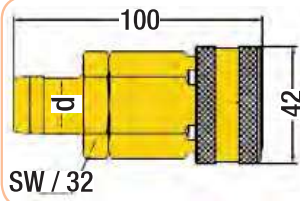

Quick-release Couplings & Fittings for Large Moulds

Material Info:

Body & Cover Valve = Brass
 O-Ring = NBR
 Spring - Ring & Ball = Stainless
 Coupling Fitting = Brass
 Operating Pressure = 0 - 35 bar / Flow Capacity = NW19
 Operating Temperature = -20 / +100°

Series: 571

Quick-release Coupling Code: 571HG
 571HGB (valved)

| Order Example | d |
|---------------|--------------|
| Code x 16 | 16 mm - 5/8" |
| Code x 19 | 19 mm - 3/4" |
| Code x 25 | 25 mm - 1" |

Male Fitting Code: 571ER

| Order Code | d (BSP) | l | SW |
|------------|---------|----|----|
| 571ER.26 | 3/4" | 54 | 30 |
| 571ER.33 | 1" | 57 | 36 |
| 571ER.42 | 1 1/4" | 60 | 45 |

Quick-release Coupling / Female Code: 571EG

Female Fitting Code: 571DR

| Order Code | d (BSP) | l | SW |
|------------|---------|----|----|
| 571DR.26 | 3/4" | 51 | 32 |
| 571DR.33 | 1" | 54 | 40 |
| 571DR.42 | 1 1/4" | 54 | 50 |

Quick-release Couplings & Fittings for Large Moulds