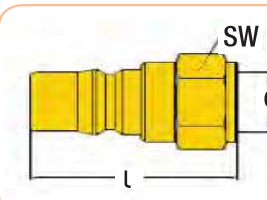

Male Fitting Code: 571ER

| Order Code | d (BSP) | l | SW |
|------------|---------|----|----|
| 571ER.26 | 3/4" | 54 | 30 |
| 571ER.33 | 1" | 57 | 36 |
| 571ER.42 | 1 1/4" | 60 | 45 |

Quick-release Coupling / Female Code: 571EG

| Order Code | d (BSP) | l | SW |
|------------|---------|----|----|
| 571EG.21 | 1/2" | 79 | 32 |
| 571EG.26 | 3/4" | 81 | 32 |
| 571EG.33 | 1" | 83 | 36 |
| 571EG.42 | 1 1/4" | 85 | 46 |

Hose-tail Fitting Code: 571HR

| Order Code | d |
|------------|--------------|
| 571HR.16 | 16 mm - 5/8" |
| 571HR.19 | 19 mm - 3/4" |
| 571HR.25 | 25 mm - 1" |

Quick-release Coupling / Male Code: 571DG

| Order Code | d (BSP) | l | SW |
|------------|---------|----|----|
| 571DG.21 | 1/2" | 80 | 32 |
| 571DG.26 | 3/4" | 81 | 32 |
| 571DG.33 | 1" | 81 | 40 |
| 571DG.42 | 1 1/4" | 83 | 50 |