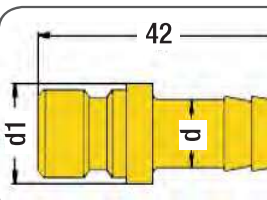

Hose-tail Fitting Code: 620HR

Order Code	d	d1
620HR.09	9 mm	19
620HR.13	13 mm	19
620HR.16	16 mm	19
620HR.19	19 mm	23