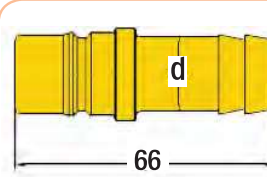

Hose-tail Fitting Code: 571HR

Order Code	d
571HR.16	16 mm - 5/8"
571HR.19	19 mm - 3/4"
571HR.25	25 mm - 1"