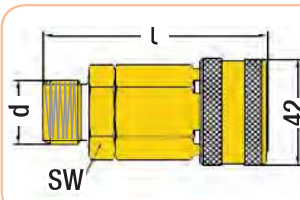

Quick-release Coupling / Male Code: 571DG

Order Code	d (BSP)	l	SW
571DG.21	1/2"	80	32
571DG.26	3/4"	81	32
571DG.33	1"	81	40
571DG.42	1 1/4"	83	50