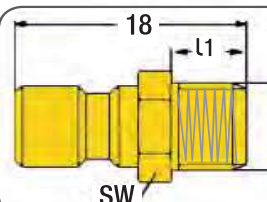

| Order Code | d |
|------------|--------------|
| 571HR.16 | 16 mm - 5/8" |
| 571HR.19 | 19 mm - 3/4" |
| 571HR.25 | 25 mm - 1" |

Quick-release Coupling / Male Code: 571DG

| Order Code | d (BSP) | l | SW |
|------------|---------|----|----|
| 571DG.21 | 1/2" | 80 | 32 |
| 571DG.26 | 3/4" | 81 | 32 |
| 571DG.33 | 1" | 81 | 40 |
| 571DG.42 | 1 1/4" | 83 | 50 |

Female Fitting Code: 571DR

| Order Code | d (BSP) | l | SW |
|------------|---------|----|----|
| 571DR.26 | 3/4" | 51 | 32 |
| 571DR.33 | 1" | 54 | 40 |
| 571DR.42 | 1 1/4" | 54 | 50 |

Quick-release Couplings & Fittings for Large Moulds

Material Info:

Body & Cover Valve = Brass
 O-Ring = NBR
 Spring - Ring & Ball = Stainless
 Coupling Fitting = Brass
 Operating Pressure = 0 - 15 bar / Flow Capacity = NW13
 Operating Temperature = -20 / +100°

Series: 620

Quick-release Coupling Code: 620HG

| Order Code | d |
|------------|-------|
| 620HG.09 | 9 mm |
| 620HG.13 | 13 mm |
| 620HG.16 | 16 mm |
| 620HG.19 | 19 mm |

Male Fitting Code: 620ER

| Order Code | d (BSP) | l1 | SW |
|------------|---------|----|----|
| 620ER.13 | 1/4" | 9 | 19 |
| 620ER.17 | 3/8" | 9 | 19 |
| 620ER.21 | 1/2" | 12 | 22 |
| 620ER.26 | 3/4" | 14 | 30 |
| 620ER.33 | 1" | 15 | 34 |