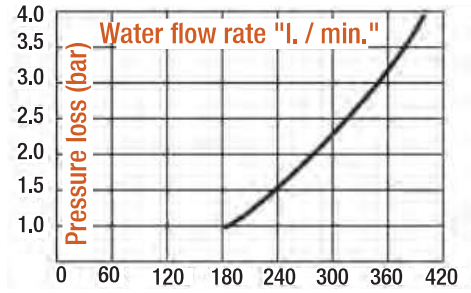

Quick-release Couplings & Fittings for Large Moulds

Material Info:

Body & Cover Valve = Brass
O-Ring = NBR
Spring - Ring & Ball = Stainless
Coupling Fitting = Brass
Operating Pressure = 0 - 35 bar / Flow Capacity = NW19
Operating Temperature = -20 / +100°

Series: 571

Quick-release Coupling Code: 571HG
571HGB (valved)

Order Example	d
Code x 16	16 mm - 5/8"
Code x 19	19 mm - 3/4"
Code x 25	25 mm - 1"

Male Fitting Code: 571ER

Order Code	d (BSP)	l	SW
571ER.26	3/4"	54	30
571ER.33	1"	57	36
571ER.42	1 1/4"	60	45