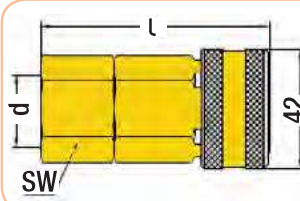

Series: 571

Quick-release Coupling Code: 571HG
 571HGB (valved)

| Order Example | d |
|---------------|--------------|
| Code x 16 | 16 mm - 5/8" |
| Code x 19 | 19 mm - 3/4" |
| Code x 25 | 25 mm - 1" |

Male Fitting Code: 571ER

| Order Code | d (BSP) | l | SW |
|------------|---------|----|----|
| 571ER.26 | 3/4" | 54 | 30 |
| 571ER.33 | 1" | 57 | 36 |
| 571ER.42 | 1 1/4" | 60 | 45 |

Quick-release Coupling / Female Code: 571EG