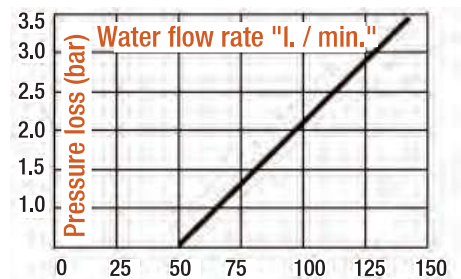

Quick-release Coupling Code: 620HG

Order Code	d
620HG.09	9 mm
620HG.13	13 mm
620HG.16	16 mm
620HG.19	19 mm