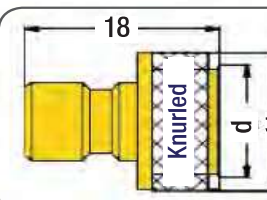

Knurled Female Fitting Code: 620DR

Order Code	d (BSP)	d1
620DR.13	1/4"	19
620DR.17	3/8"	19
620DR.21	1/2"	24
620DR.M22	M22x1	25
620DR.26	3/4"	30