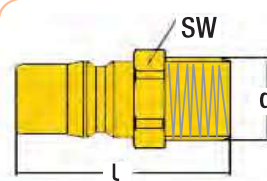

Quick-release Couplings & Fittings for Large Moulds

Material Info:

Body & Cover Valve = Brass
 O-Ring = NBR
 Spring - Ring & Ball = Stainless
 Coupling Fitting = Brass
 Operating Pressure = 0 - 35 bar / Flow Capacity = NW19
 Operating Temperature = -20 / +100°

Series: 571

Quick-release Coupling Code: 571HG
 571HGB (valved)

| Order Example | d |
|---------------|--------------|
| Code x 16 | 16 mm - 5/8" |
| Code x 19 | 19 mm - 3/4" |
| Code x 25 | 25 mm - 1" |

Male Fitting Code: 571ER

| Order Code | d (BSP) | l | SW |
|------------|---------|----|----|
| 571ER.26 | 3/4" | 54 | 30 |
| 571ER.33 | 1" | 57 | 36 |
| 571ER.42 | 1 1/4" | 60 | 45 |

Quick-release Coupling / Female Code: 571EG

Material Info:

Body & Cover Valve = Brass
 O-Ring = NBR
 Spring - Ring & Ball = Stainless
 Coupling Fitting = Brass
 Operating Pressure = 0 - 15 bar / Flow Capacity = NW13
 Operating Temperature = -20 / +100°