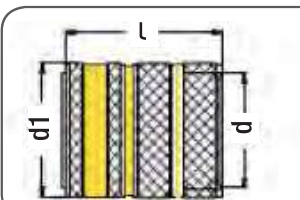

Series: 620

Quick-release Coupling Code: 620HG

| Order Code | d |
|------------|-------|
| 620HG.09 | 9 mm |
| 620HG.13 | 13 mm |
| 620HG.16 | 16 mm |
| 620HG.19 | 19 mm |

Male Fitting Code: 620ER

| Order Code | d (BSP) | l1 | SW |
|------------|---------|----|----|
| 620ER.13 | 1/4" | 9 | 19 |
| 620ER.17 | 3/8" | 9 | 19 |
| 620ER.21 | 1/2" | 12 | 22 |
| 620ER.26 | 3/4" | 14 | 30 |
| 620ER.33 | 1" | 15 | 34 |